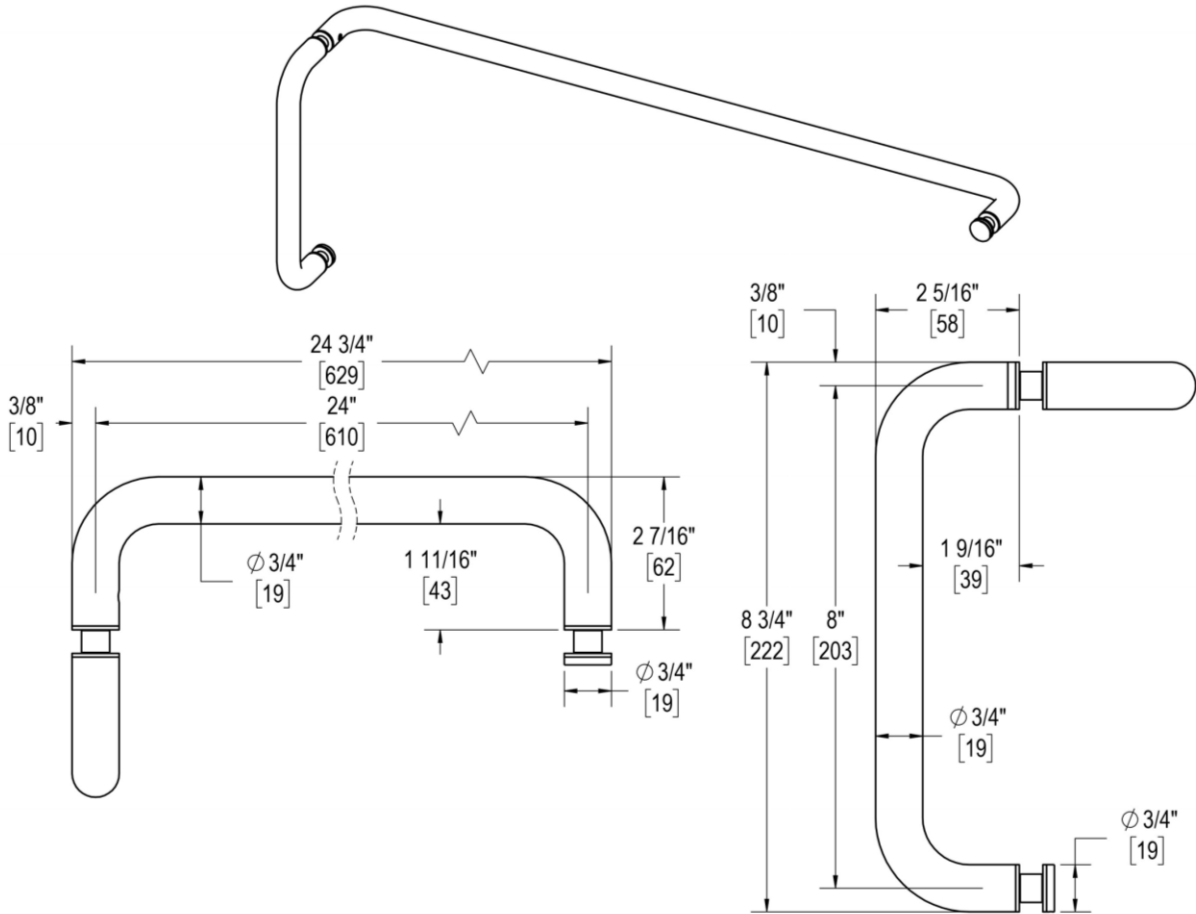

OCEANA

24" C/C TOWEL BAR X 8" C/C PULL

Product Code: 00804

portals

MATERIALS

Solid & tubular brass components, stainless steel fasteners, and clear polycarbonate washers

FUNCTION DETAILS & PRODUCT NOTES

- Product design coordinates with other shower & bathroom hardware in the Oceana suite.
- Continuous hardware profile appears to flow through glass.

TEMPLATE & INSTALLATION NOTES

Item requires glass fabrication according to template above and should only be used with tempered safety glass.

Glass Thickness	1/4" [6 mm] to 1/2" [12 mm]
Hole Diameter	1/2" [12 mm]