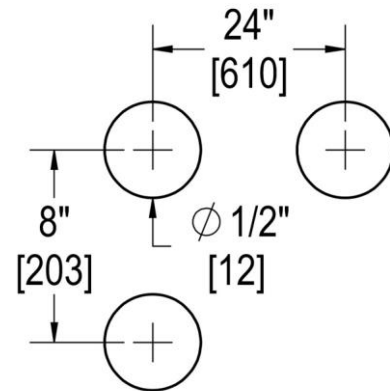

OCEANA

24" C/C TOWEL BAR X 8" C/C PULL

Product Code: 00804

portals

MATERIALS

Solid & tubular brass components, stainless steel fasteners, and clear polycarbonate washers

FUNCTION DETAILS & PRODUCT NOTES

- Product design coordinates with other shower & bathroom hardware in the Oceana suite.
- Continuous hardware profile appears to flow through glass.

TEMPLATE & INSTALLATION NOTES

Item requires glass fabrication according to template above and should only be used with tempered safety glass.

Glass Thickness	1/4" [6 mm] to 1/2" [12 mm]
Hole Diameter	1/2" [12 mm]